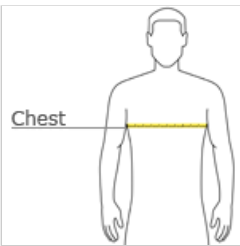

front

back

HOW TO MEASURE

CHEST WIDTH

Measure under the arm and around the fullest part of the chest with arms down, keeping tape horizontal.

SIZE CHART

	S	M	L	XL	2XL	3XL	4XL	5XL	6XL
Chest	35-37	38-40	41-43	44-46	47-49	50-53	54-57	58-60	61-63