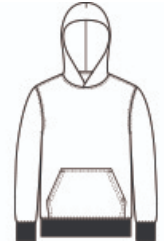

Youth Core Fleece Pullover Hooded Sweatshirt. PC90YH

Cozy sweats in our core weight.

- 7.8-ounce, 50/50 cotton/poly fleece
- Air jet yarn for softness
- No drawcord at hood
- Removable tag for comfort and relabeling

CARE INSTRUCTIONS

Machine wash cold, inside out, with like colors. Only non-chlorine bleach when needed. Tumble dry medium. Medium-hot iron. Do not iron decoration.

front

back

HOW TO MEASURE

CHEST WIDTH

Measure under the arm and around the fullest part of the chest with arms down, keeping tape horizontal.