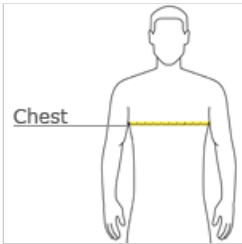

Youth Core Fleece Pullover Hooded Sweatshirt. PC90YH

Cozy sweats in our core weight.

- 7.8-ounce, 50/50 cotton/poly fleece
- Air jet yarn for softness
- No drawcord at hood
- Removable tag for comfort and relabeling

CARE INSTRUCTIONS

Machine wash cold, inside out, with like colors. Only non-chlorine bleach when needed. Tumble dry medium. Medium-hot iron. Do not iron decoration.

front

back

HOW TO MEASURE

CHEST WIDTH

Measure under the arm and around the fullest part of the chest with arms down, keeping tape horizontal.

SIZE CHART

	XS	S	M	L	XL
Size	4	6/8	10/12	14/16	18/20
Chest	25-26	26-28	28-30	30-32	32-35

COLOR INFORMATION

 Ash PMS COOL GRAY 3C	 Athletic Heather PMS COOL GRAY 7C	 Carolina Blue PMS 7682C	 Charcoal PMS COOL GRAY 11C	 Coyote Brown PMS 2326C	 Dark Chocolate Brown PMS 412C	 Dark Green PMS 560C	 Dark Heather Grey PMS 7540C	 Gold PMS 137C	 Graphite Heather PMS COOL GREY 10C	 Heather Navy PMS 2379C
 Jet Black PMS BLACK C	 Kelly Green PMS 340C	 Lime PMS 367C	 Maroon PMS 490C	 Navy PMS 2380C	 Neon Blue PMS 801C	 Neon Green PMS 902C	 Neon Pink PMS 926C	 Neon Yellow PMS 379C	 Olive Drab Green PMS 7771C	 Orange PMS 172C
 Purple PMS 7672C	 Red PMS 200C	 Royal PMS 2133 C	 Sangria PMS 2046C	 Sapphire PMS 2185C	 Team Purple PMS 669C	 True Royal PMS 7687C	 White PMS WHITE	 Woodland Brown PMS NO MATCH		